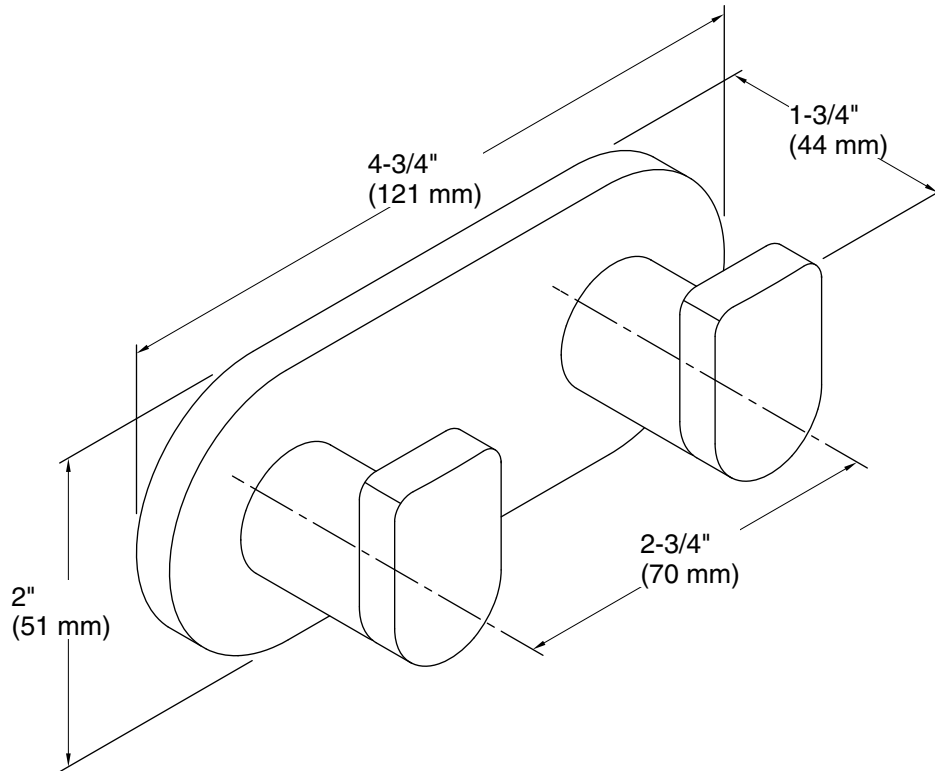

Technical Information

All product dimensions are nominal.

Material: Zinc, Brass

Notes

Install this product according to the installation guide.